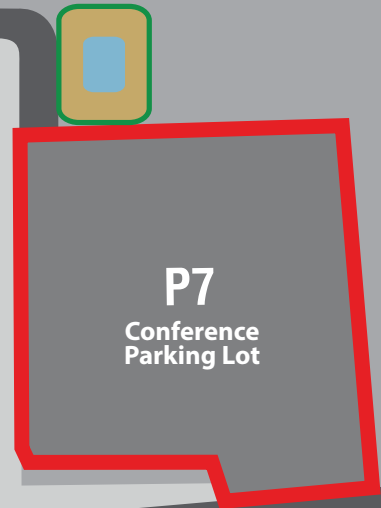

TEXAS TECH UNIVERSITY
HEALTH SCIENCES CENTER
EL PASO

CAMPUS PARKING MAP

Alberta Avenue

El Paso Children's Hospital

Alameda Avenue

East Paisano Drive

Raynolds Street

P5

P11

Robert Brown Avenue

P6

Raynolds Street

Val Verde Street

Rick Francis Street

Rick Francis Street

S. Concepcion Street

Medical Education Building

El Paso Drive

Alameda Avenue

P8

Conference Parking Lot

P7

Conference Parking Lot