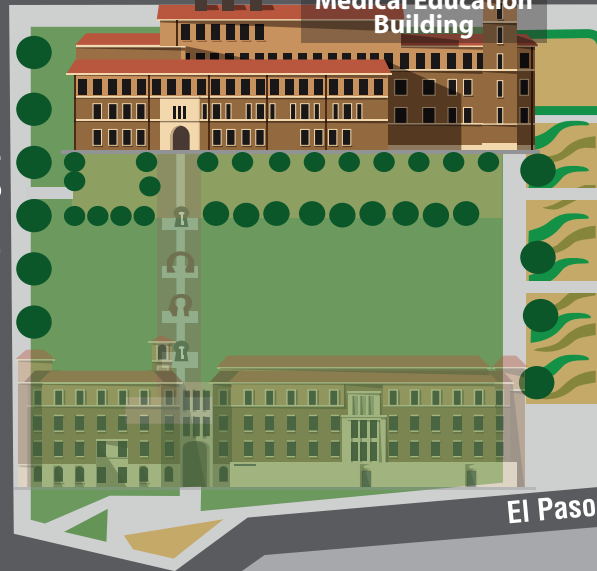

TEXAS TECH UNIVERSITY
HEALTH SCIENCES CENTER
EL PASO

CAMPUS PARKING MAP

Alberta Avenue

El Paso Children's Hospital

Alameda Avenue

East Paisano Drive

Raynolds Street

P5

P11

Robert Brown Avenue

P6

Raynolds Street

Val Verde Street

Rick Francis Street

Rick Francis Street

S. Concepcion Street

Medical Education Building

El Paso Drive

Alameda Avenue

P8

Conference Parking Lot

P7

Conference Parking Lot